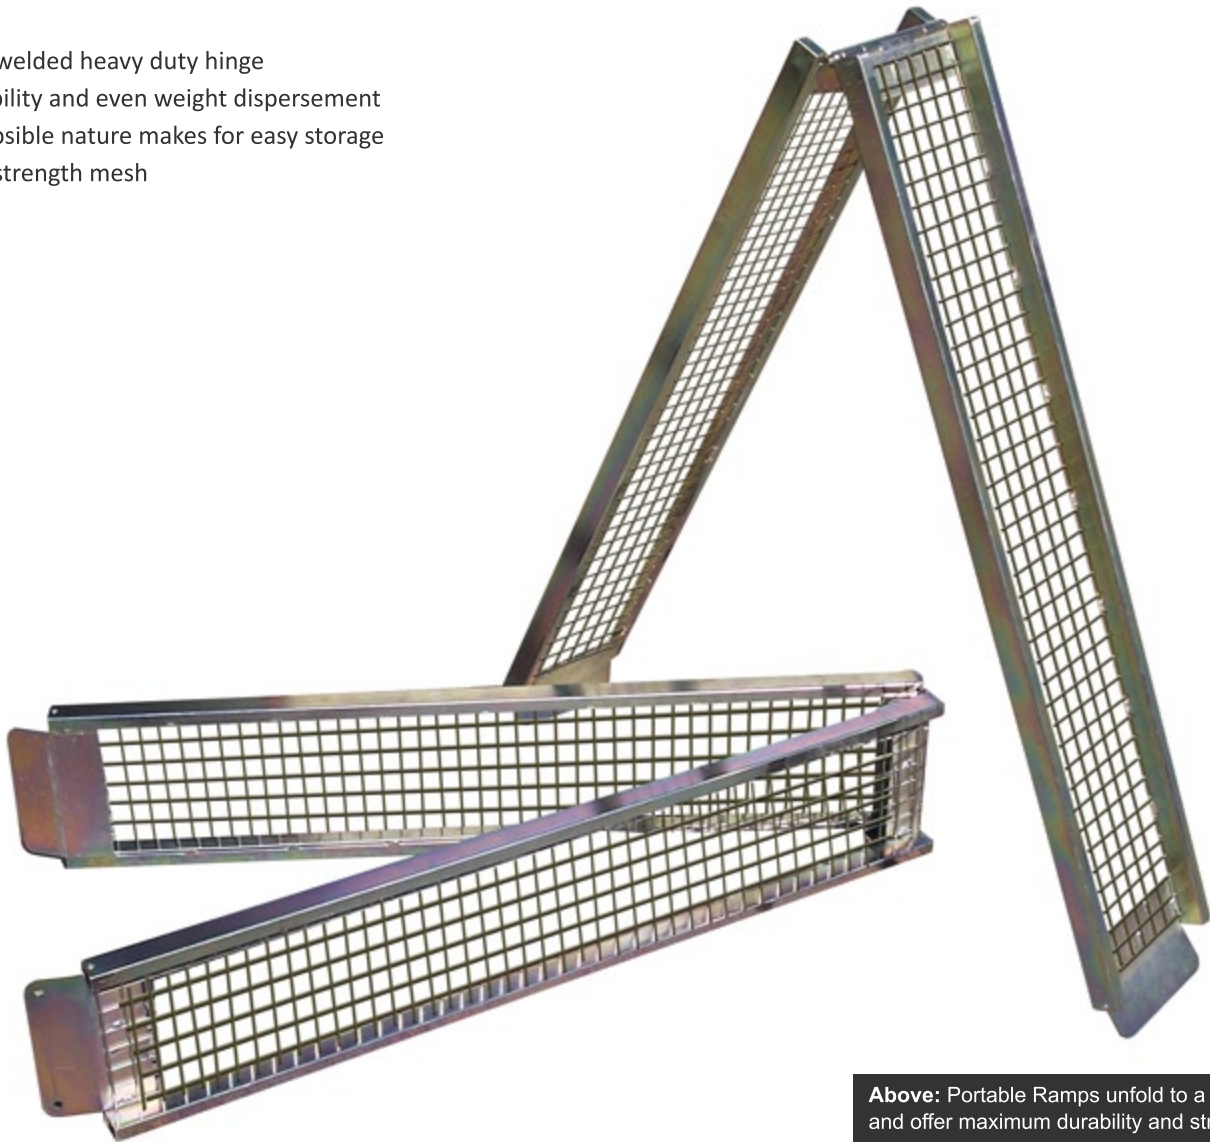

Collapsible Portable Ramps

Designed with electric and manual wheelchairs in mind, the ServiceAssist Collapsible Portable Ramps make the task of loading and unloading so much easier.

Don't think it stops at wheelchairs though. These ramps will assist in getting any large/awkward items into the back of your vehicle.

Features:

- Fully welded heavy duty hinge
- Durability and even weight dispersement
- Collapsible nature makes for easy storage
- High strength mesh

Above: Portable Ramps unfold to a 2m ramp and offer maximum durability and strength.

Collapsible Portable Ramps

Description	Length / Width / Height (mm)	Weight Capacity (kg)	Colour
Portable Ramps (Extended)	2104 / 220 / 35	-	Gold Chrome
Portable Ramps (Folded)	1080 / 220 / 70	-	Gold Chrome